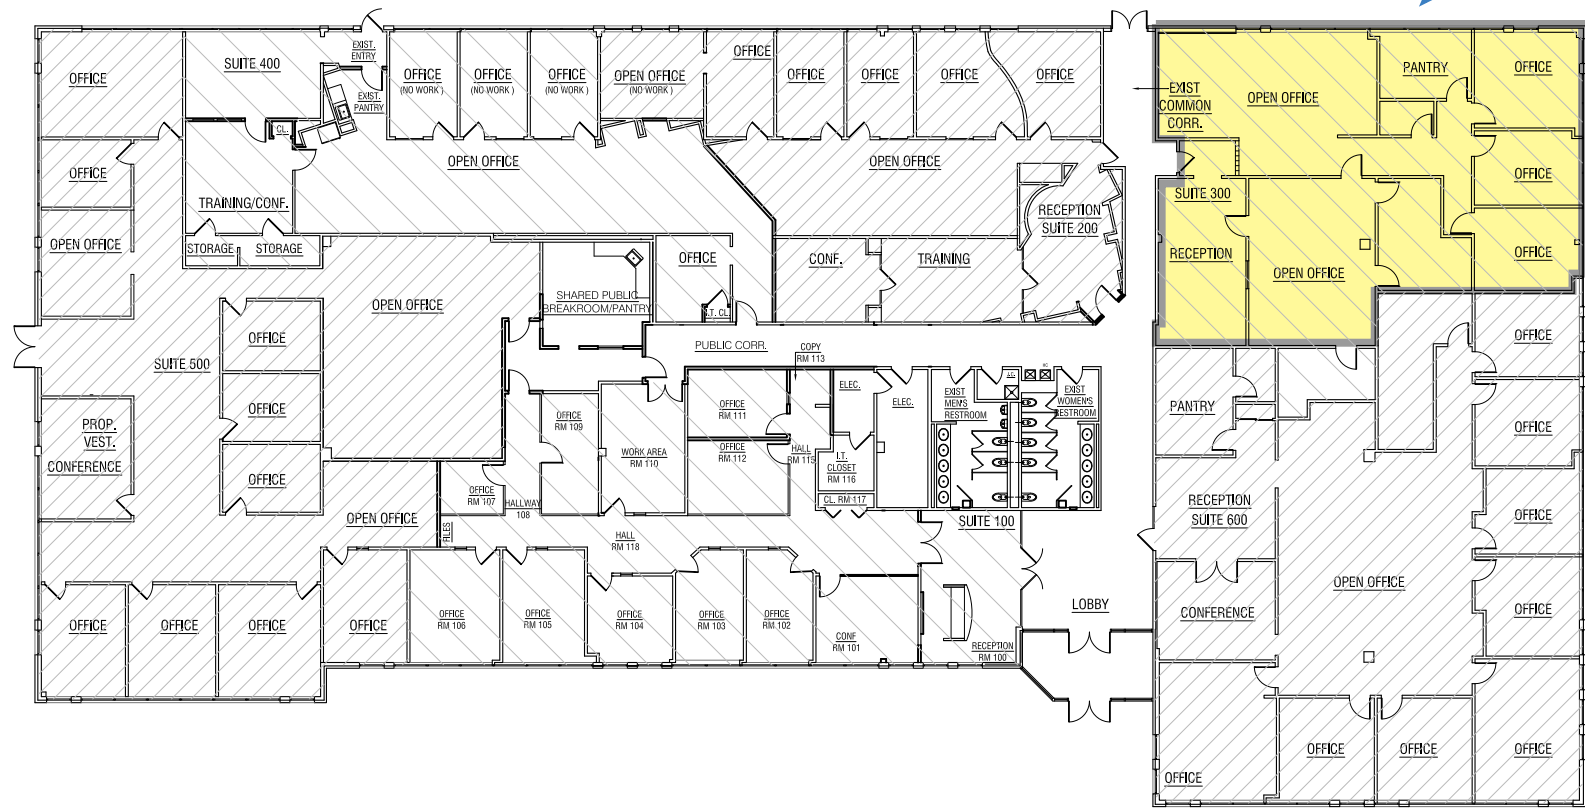

7 E. Frederick Pl Suite 300

Cedar Knolls, NJ

Suite 300

This document is for discussion purposes only, and is proprietary, strictly confidential, intended to be reviewed only by the party receiving it from Newmark Associates Inc., and should not be made available to any other person or entity without the express written consent of Newmark Associates, CRE, LLC. Newmark Associates, CRE, LLC. has not conducted any investigation of the property and makes no warranty or representation whatsoever regarding the completeness or the accuracy of the information provided. All potential owners must take their own appropriate measures to verify all of the information as set forth herein.