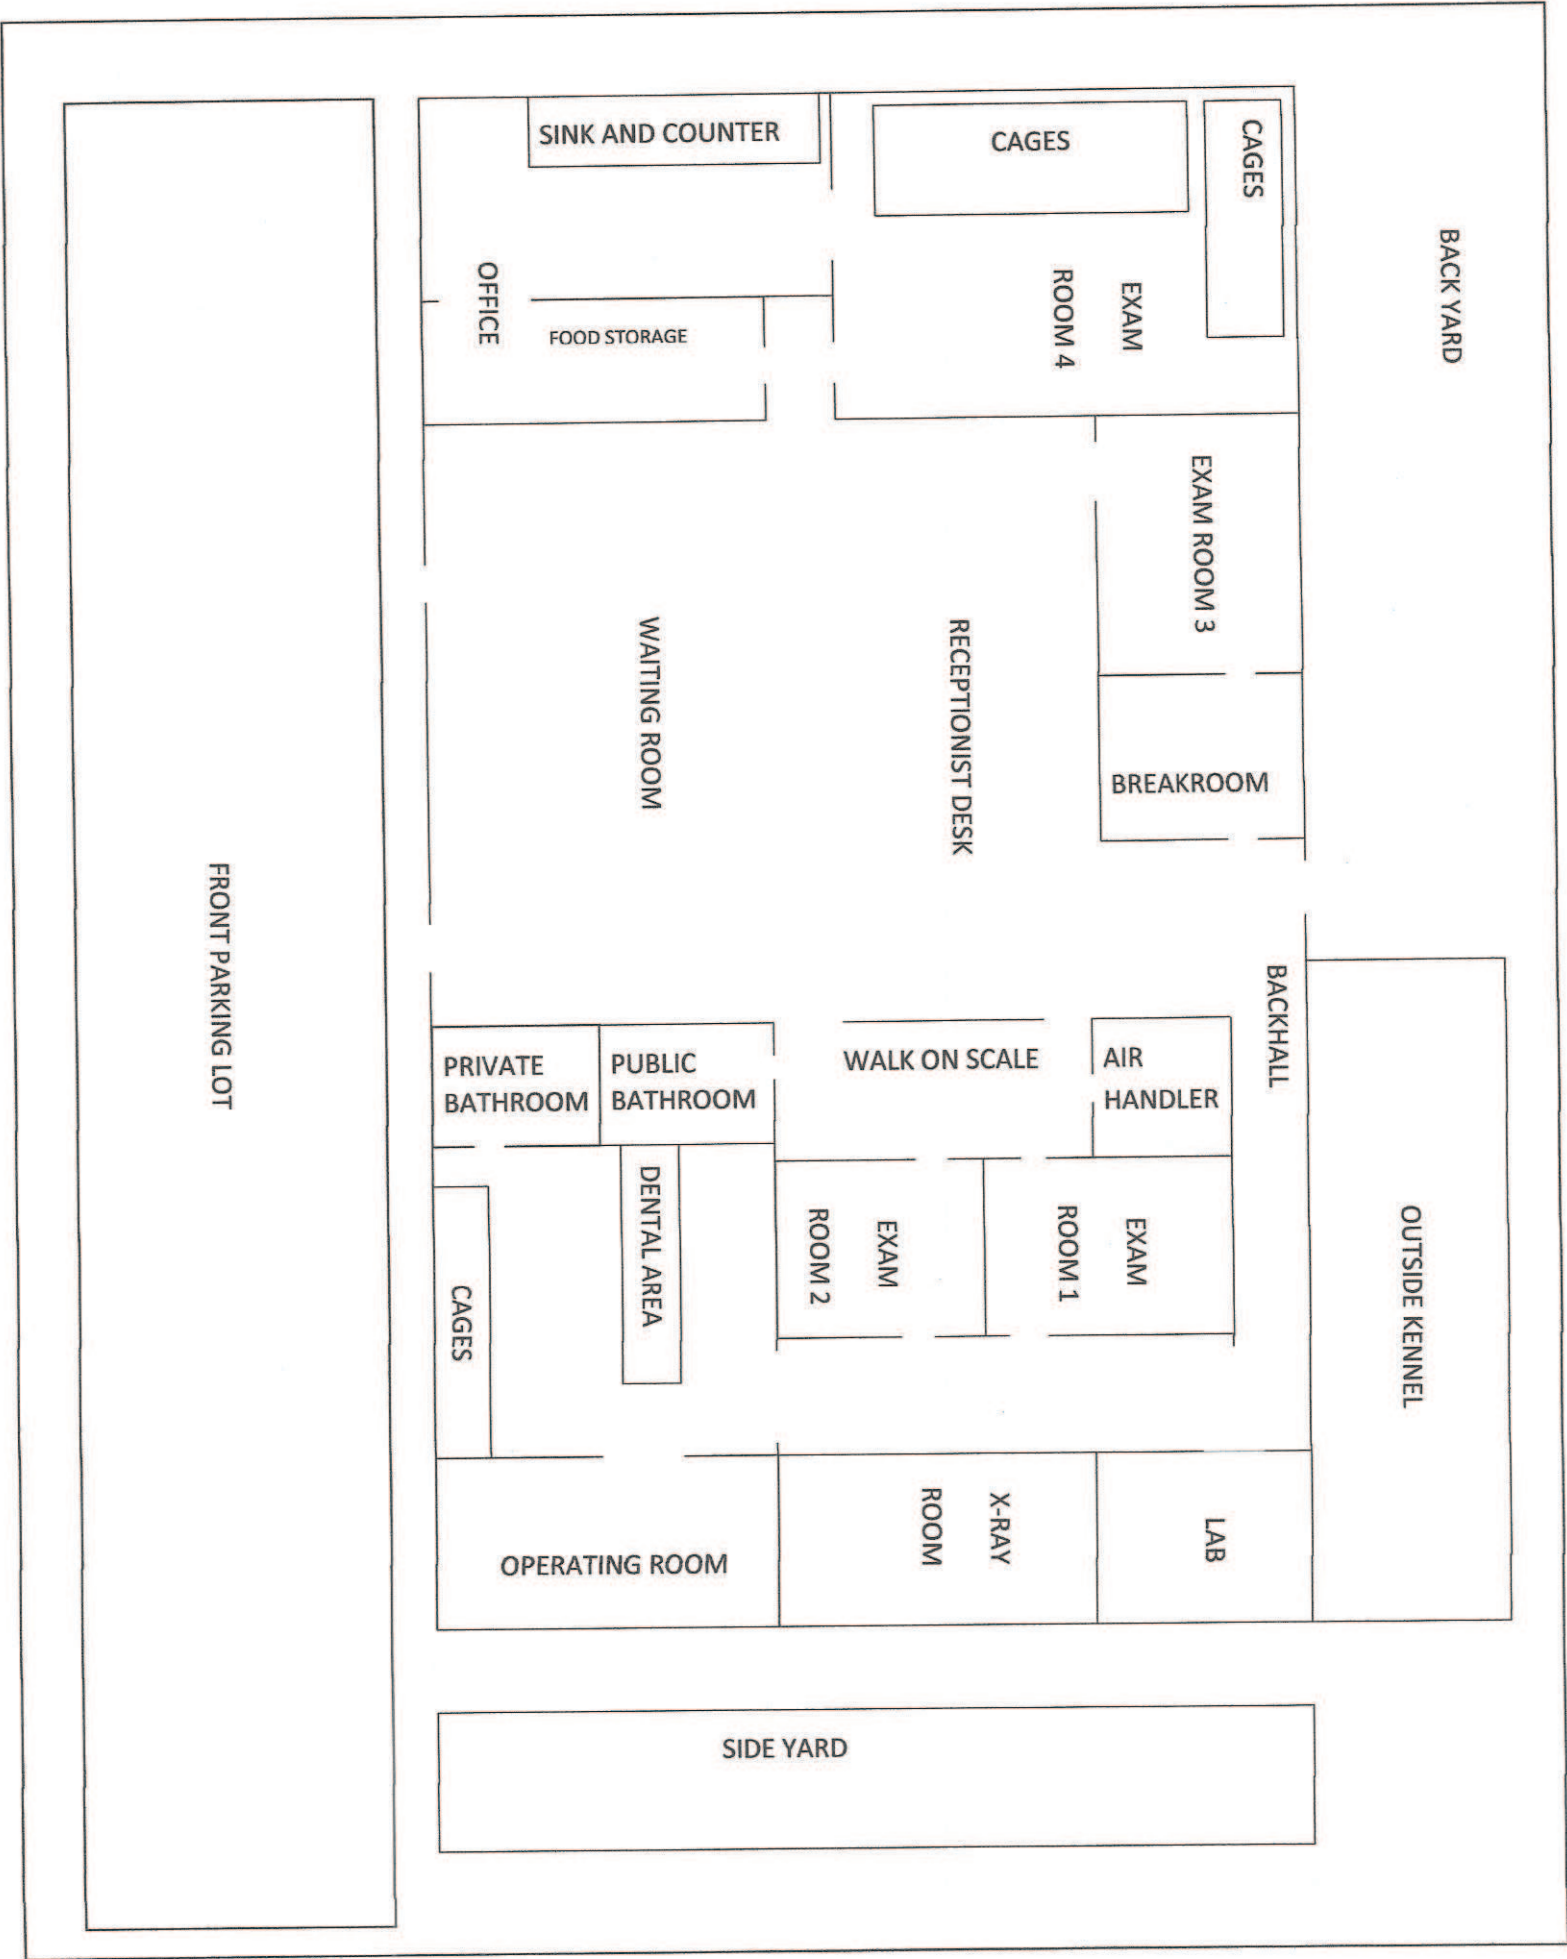

ST. JOHNS BLUFF ROAD

BACK YARD

CAGES

EXAM

ROOM 4

SINK AND COUNTER

OFFICE

FOOD STORAGE

EXAM ROOM 3

BREAKROOM

RECEPTIONIST DESK

WAITING ROOM

BACKHALL

OUTSIDE KENNEL

AIR HANDLER

WALK ON SCALE

EXAM

ROOM 1

EXAM

ROOM 2

PRIVATE BATHROOM

PUBLIC BATHROOM

DENTAL AREA

CAGES

LAB

X-RAY ROOM

OPERATING ROOM

SIDE YARD

FRONT PARKING LOT