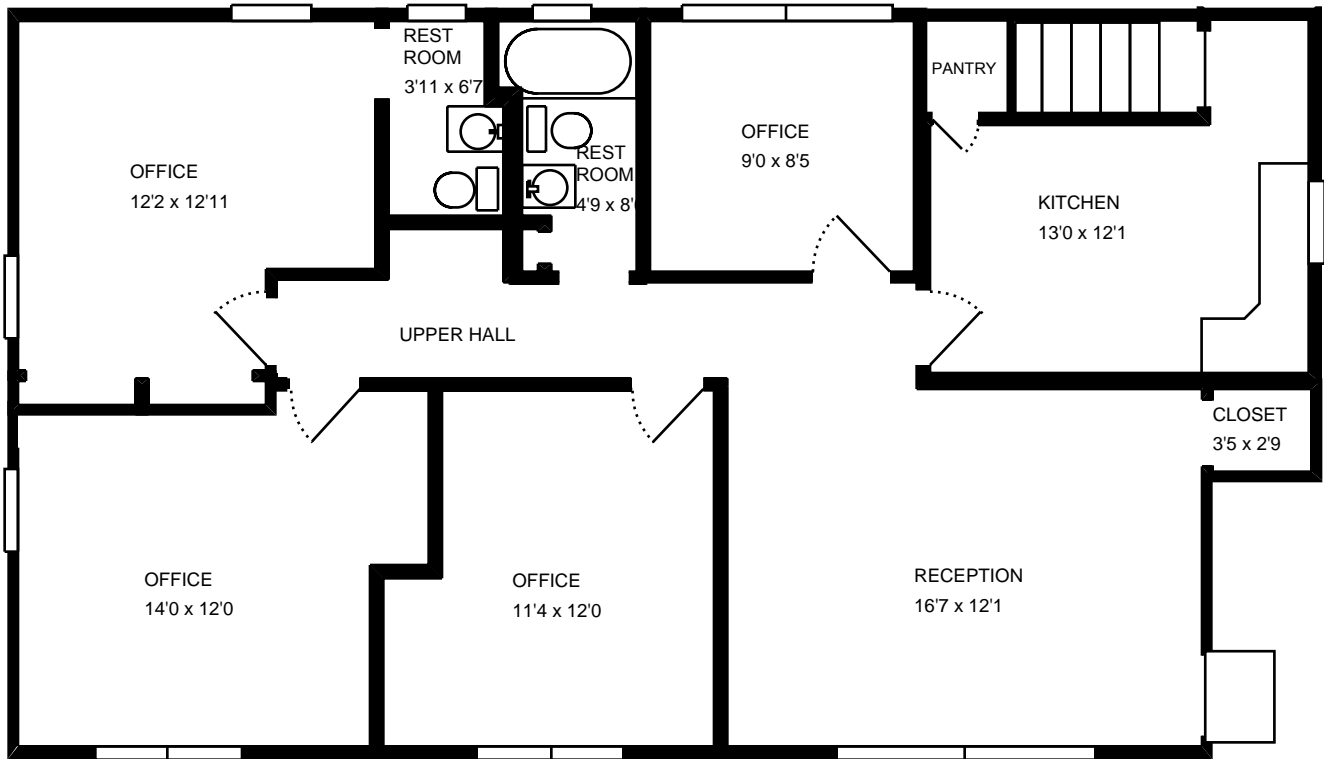

Property Address:
8434 Page Ave
2nd Floor
Vinita Park, MO 63130

Measure #14607437

Total interior square footage on page: 999 sf

The interior square footage listed is living space only and is not taxable square footage