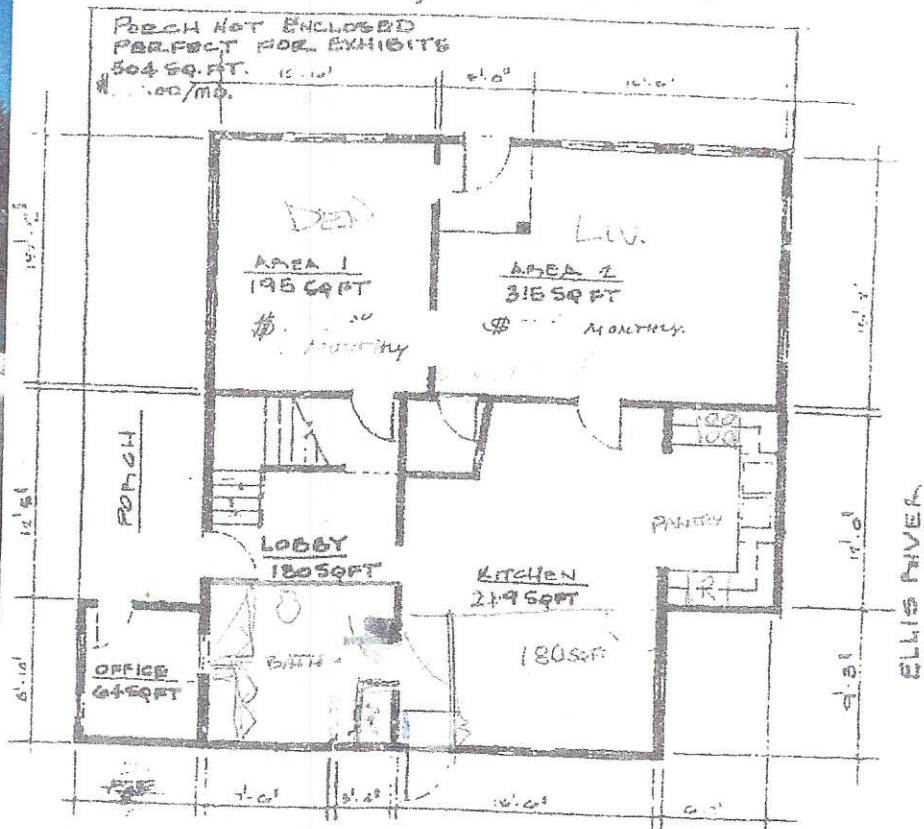

44 Route 302. Bartlett

Glen NH 03838

Commercial Section

ROUTE 302 — NORTH COM'L SPACES / BLDG AVAILABLE

FIRST FLOOR PLAN

SCALE 1/8" = 1'-0"

1/8" = 1'-0" 10'