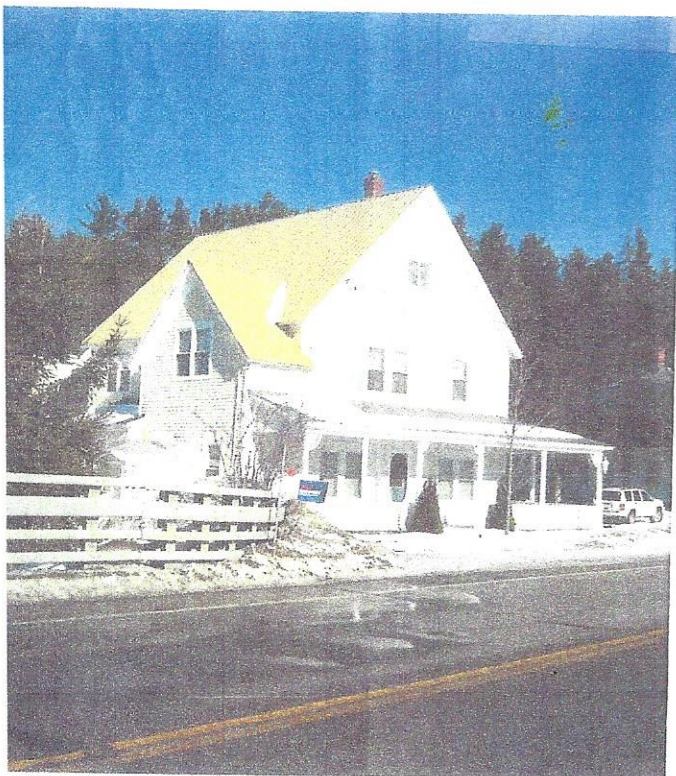

44 Route 302. Bartlett

Glen NH 03838

Commercial Section

ROUTE 302 — NORTH COM'L SPACES / BLDG AVAILABLE

FIRST FLOOR PLAN

SCALE 1/8" = 1'-0"

1/8" = 1'-0" 10'